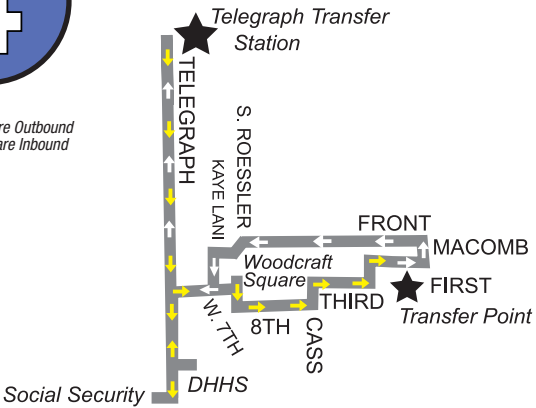

4

Seventh Street

Yellow Arrows are Outbound
White Arrows are Inbound

Telegraph Station	Social Security Office	DHHS	Woodcraft	8th & Cass	Washington and First	Front & Roessler	7th & Cooper	Telegraph Station
MONDAY THRU FRIDAY TIMETABLE								
6:55	7:02	7:04	7:07	7:09	7:18	7:21	7:23	7:30
7:35	7:42	7:44	7:47	7:49	7:58	8:01	8:03	8:10
8:15	8:22	8:24	8:27	8:29	8:38	8:41	8:43	8:50
8:55	9:02	9:04	9:07	9:09	9:18	9:21	9:23	9:30
9:35	9:42	9:44	9:47	9:49	9:58	10:01	10:03	10:10
10:15	10:22	10:24	10:27	10:29	10:38	10:41	10:43	10:50
10:55	11:02	11:04	11:07	11:09	11:18	11:21	11:23	11:30
11:35	11:42	11:44	11:47	11:49	11:58	12:01	12:03	12:10
12:15	12:22	12:24	12:27	12:29	12:38	12:41	12:43	12:50
12:55	1:02	1:04	1:07	1:09	1:18	1:21	1:23	1:30
1:35	1:42	1:44	1:47	1:49	1:58	2:01	2:03	2:10
2:15	2:22	2:24	2:27	2:29	2:38	2:41	2:43	2:50
2:55	3:02	3:04	3:07	3:09	3:18	3:21	3:23	3:30
3:35	3:42	3:44	3:47	3:49	3:58	4:01	4:03	4:10
4:15	4:22	4:24	4:27	4:29	4:38	4:41	4:43	4:50
4:55	5:02	5:04	5:07	5:09	5:18	5:21	5:23	5:30
5:35	5:42	5:44	5:47	5:49	5:58	<i>By Request</i>	<i>By Request</i>	_____
SATURDAY TIMETABLE								
9:35	9:42	9:44	9:47	9:49	9:58	10:01	10:03	10:10
10:55	11:02	11:04	11:07	11:09	11:18	11:21	11:23	11:30
12:15	12:22	12:24	12:27	12:29	12:38	12:41	12:43	12:50
1:35	1:42	1:44	1:47	1:49	1:58	2:01	2:03	2:10
2:55	3:02	3:04	3:07	3:09	3:18	3:21	3:23	3:30
4:15	4:22	4:24	4:27	4:29	4:38	<i>By Request</i>	<i>By Request</i>	_____

At the completion of the route, this bus changes to Route # 9 at Telegraph Transfer Station.

All times are departure times.
Times in **BOLD** are P.M. Times