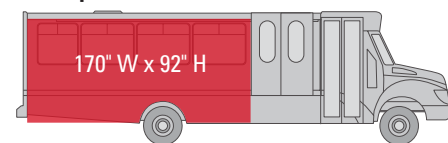

Champion Queen - curb side