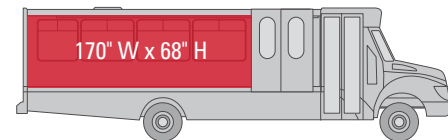

Champion Knight - curb side

Champion Back Attack

See other side for monthly, 6-month and yearly rates >>>

Bus advertising rates

| Name | Size | 1-Month Rate | 6-Month Rate 10% DISCOUNT | 1-Year Rate 25% DISCOUNT |
|--|----------------------------|--|------------------------------|-----------------------------|
| Gillig King <i>window section 39 in. (H)</i> | 264 in. (W) x 82 in. (H) | \$937.50 | \$5,058.00 | \$8,436.00 |
| Gillig Queen | 218 in. (W) x 82 in. (H) | \$937.50 | \$5,058.00 | \$8,436.00 |
| Gillig Knight <i>window section 39 in. (H)</i> | 170 in. (W) x 89.5 in. (H) | \$800.00 | \$4,320.00 | \$7,200.00 |
| Gillig King Window - <i>window perf</i> | 264 in. (W) x 39 in. (H) | \$625.00 | \$3,372.00 | \$5,616.00 |
| Eldorado King - driver side <i>window section 39 in. (H)</i> | 221 in. (W) x 82 in. (H) | \$937.50 | \$5,058.00 | \$8,436.00 |
| Eldorado King - curb side | 160 in. (W) x 82 in. (H) | \$800.00 | \$4,320.00 | \$7,200.00 |
| Eldorado Queen <i>window section 39 in. (H)</i> | 186 in. (W) x 68 in. (H) | \$800.00 | \$4,320.00 | \$7,200.00 |
| Eldorado King Windows - driver side | 214 in. (W) x 31.5 in. (H) | \$500.00 | \$2,700.00 | \$4,500.00 |
| Eldorado King Strip - driver side | 214 in. (W) x 26 in. (H) | \$500.00 | \$2,700.00 | \$4,500.00 |
| Eldorado Queen Windows - curb side | 145 in. (W) x 31.5 in. (H) | \$437.00 | \$2,358.00 | \$3,936.00 |
| Eldorado Queen Strip - curb side | 160 in. (W) x 26 in. (H) | \$437.00 | \$2,358.00 | \$3,936.00 |
| Eldorado Back Attack <i>window section 55.5 in. (W) x 18.5 in. (H)</i> | 94 in. (W) x 85 in. (H) | \$625.00 | \$3,372.00 | \$5,616.00 |
| Champion King - driver side only <i>window section 39 in. (H)</i> | 220 in. (W) x 92 in. (H) | \$937.50 | \$5,058.00 | \$8,436.00 |
| Champion Queen <i>window section 39 in. (H)</i> | 170 in. (W) x 92 in. (H) | \$800.00 | \$4,320.00 | \$7,200.00 |
| Champion Knight <i>window section 39 in. (H)</i> | 170 in. (W) x 68 in. (H) | \$800.00 | \$4,320.00 | \$7,200.00 |
| Champion Back Attack <i>window section 57.5 in. (W) x 18.75 in. (H)</i> | 94 in. (W) x 85 in. (H) | \$625.00 | \$3,372.00 | \$5,616.00 |
| Interior Ads | 17 in. (W) x 11 in. (H) | starting at \$15.00/mo. (Additional sizes and rates available upon request) | | |