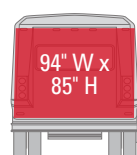

El Dorado Back Attack