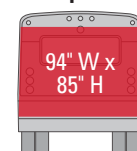

Champion Knight - curb side

Champion Back Attack

See other side for monthly, 6-month and yearly rates >>>

Bus advertising rates

| Name | Size | 1-Month Rate | 6-Month Rate 10% DISCOUNT | 1-Year Rate 25% DISCOUNT |
|--|----------------------------|--|------------------------------|-----------------------------|
| Gillig King <i>window section 39 in. (H)</i> | 264 in. (W) x 82 in. (H) | \$937.50 | \$5,058.00 | \$8,436.00 |
| Gillig Queen | 218 in. (W) x 82 in. (H) | \$937.50 | \$5,058.00 | \$8,436.00 |
| Gillig Knight <i>window section 39 in. (H)</i> | 170 in. (W) x 89.5 in. (H) | \$800.00 | \$4,320.00 | \$7,200.00 |
| Gillig King Window - <i>window perf</i> | 264 in. (W) x 39 in. (H) | \$625.00 | \$3,372.00 | \$5,616.00 |
| Eldorado King - driver side <i>window section 39 in. (H)</i> | 221 in. (W) x 82 in. (H) | \$937.50 | \$5,058.00 | \$8,436.00 |
| Eldorado King - curb side | 160 in. (W) x 82 in. (H) | \$800.00 | \$4,320.00 | \$7,200.00 |
| Eldorado Queen <i>window section 39 in. (H)</i> | 186 in. (W) x 68 in. (H) | \$800.00 | \$4,320.00 | \$7,200.00 |
| Eldorado King Windows - driver side | 214 in. (W) x 31.5 in. (H) | \$500.00 | \$2,700.00 | \$4,500.00 |
| Eldorado King Strip - driver side | 214 in. (W) x 26 in. (H) | \$500.00 | \$2,700.00 | \$4,500.00 |
| Eldorado Queen Windows - curb side | 145 in. (W) x 31.5 in. (H) | \$437.00 | \$2,358.00 | \$3,936.00 |
| Eldorado Queen Strip - curb side | 160 in. (W) x 26 in. (H) | \$437.00 | \$2,358.00 | \$3,936.00 |
| Eldorado Back Attack <i>window section 55.5 in. (W) x 18.5 in. (H)</i> | 94 in. (W) x 85 in. (H) | \$625.00 | \$3,372.00 | \$5,616.00 |
| Champion King - driver side only <i>window section 39 in. (H)</i> | 220 in. (W) x 92 in. (H) | \$937.50 | \$5,058.00 | \$8,436.00 |
| Champion Queen <i>window section 39 in. (H)</i> | 170 in. (W) x 92 in. (H) | \$800.00 | \$4,320.00 | \$7,200.00 |
| Champion Knight <i>window section 39 in. (H)</i> | 170 in. (W) x 68 in. (H) | \$800.00 | \$4,320.00 | \$7,200.00 |
| Champion Back Attack <i>window section 57.5 in. (W) x 18.75 in. (H)</i> | 94 in. (W) x 85 in. (H) | \$625.00 | \$3,372.00 | \$5,616.00 |
| Interior Ads | 17 in. (W) x 11 in. (H) | starting at \$15.00/mo. (Additional sizes and rates available upon request) | | |