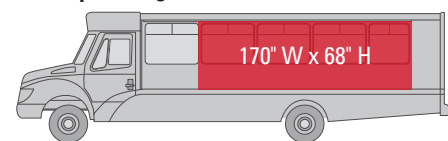

Champion Knight - curb side

Champion Back Attack

See other side for monthly, 6-month and yearly rates >>>

Bus advertising rates

| Name | Size | 1-Month Rate | 6-Month Rate 10% DISCOUNT | 1-Year Rate 25% DISCOUNT |
|--|----------------------------|--|------------------------------|-----------------------------|
| Gillig King <i>window section 39 in. (H)</i> | 264 in. (W) x 82 in. (H) | \$937.50 | \$5,058.00 | \$8,436.00 |
| Gillig Queen | 218 in. (W) x 82 in. (H) | \$937.50 | \$5,058.00 | \$8,436.00 |
| Gillig Knight <i>window section 39 in. (H)</i> | 170 in. (W) x 89.5 in. (H) | \$800.00 | \$4,320.00 | \$7,200.00 |
| Gillig King Window - <i>window perf</i> | 264 in. (W) x 39 in. (H) | \$625.00 | \$3,372.00 | \$5,616.00 |
| Eldorado King - driver side <i>window section 39 in. (H)</i> | 221 in. (W) x 82 in. (H) | \$937.50 | \$5,058.00 | \$8,436.00 |
| Eldorado King - curb side | 160 in. (W) x 82 in. (H) | \$800.00 | \$4,320.00 | \$7,200.00 |
| Eldorado Queen <i>window section 39 in. (H)</i> | 186 in. (W) x 68 in. (H) | \$800.00 | \$4,320.00 | \$7,200.00 |
| Eldorado King Windows - driver side | 214 in. (W) x 31.5 in. (H) | \$500.00 | \$2,700.00 | \$4,500.00 |
| Eldorado King Strip - driver side | 214 in. (W) x 26 in. (H) | \$500.00 | \$2,700.00 | \$4,500.00 |
| Eldorado Queen Windows - curb side | 145 in. (W) x 31.5 in. (H) | \$437.00 | \$2,358.00 | \$3,936.00 |
| Eldorado Queen Strip - curb side | 160 in. (W) x 26 in. (H) | \$437.00 | \$2,358.00 | \$3,936.00 |
| Eldorado Back Attack <i>window section 55.5 in. (W) x 18.5 in. (H)</i> | 94 in. (W) x 85 in. (H) | \$625.00 | \$3,372.00 | \$5,616.00 |
| Champion King - driver side only <i>window section 39 in. (H)</i> | 220 in. (W) x 92 in. (H) | \$937.50 | \$5,058.00 | \$8,436.00 |
| Champion Queen <i>window section 39 in. (H)</i> | 170 in. (W) x 92 in. (H) | \$800.00 | \$4,320.00 | \$7,200.00 |
| Champion Knight <i>window section 39 in. (H)</i> | 170 in. (W) x 68 in. (H) | \$800.00 | \$4,320.00 | \$7,200.00 |
| Champion Back Attack <i>window section 57.5 in. (W) x 18.75 in. (H)</i> | 94 in. (W) x 85 in. (H) | \$625.00 | \$3,372.00 | \$5,616.00 |
| Interior Ads | 17 in. (W) x 11 in. (H) | starting at \$15.00/mo. (Additional sizes and rates available upon request) | | |